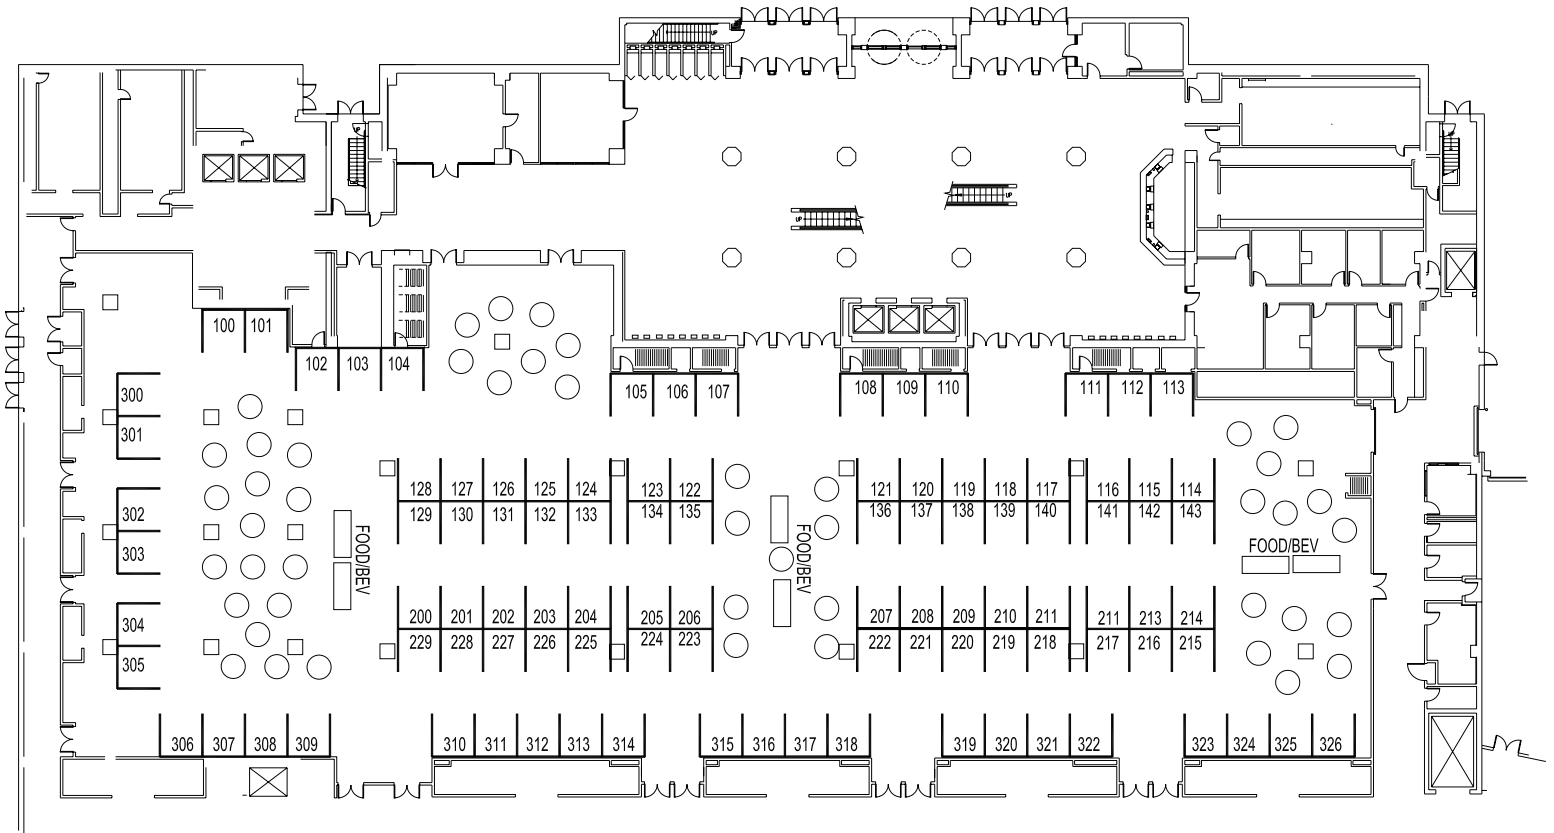

## INFO AG 2013 CROWNE PLAZA - PLAZA A-J

101 - 10' X 10' BOOTHS

PREPARED BY  
EXCEL DECORATORS

### Hotel Information

**Crowne Plaza Hotel**  
3000 South Dirksen Pkwy  
Springfield, IL 62703

**InfoAg 2013 Room Rate:** \$106 + tax  
**Reservation Deadline:** June 14, 2013  
**Phone:** 800.589.2769