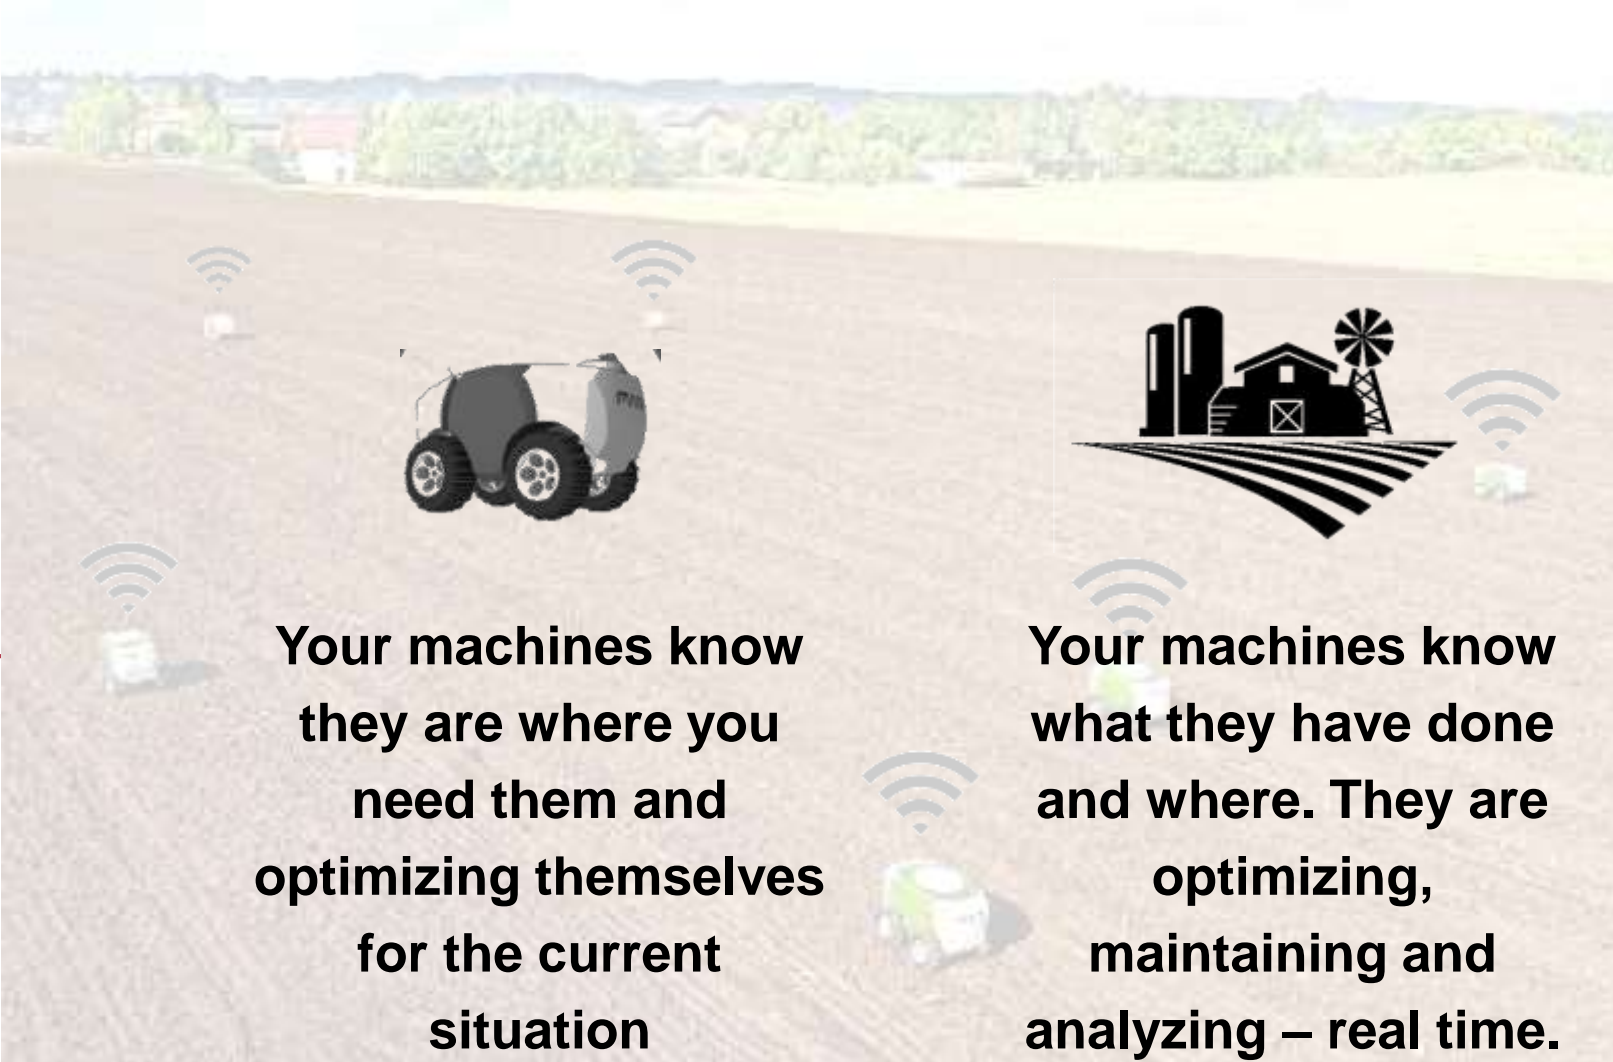

InfoAg 2017 Connecting The Future Through Automation

Chris Rhodes July, 27th 2017

Progression of Farming Last 100 Years and The Future

STEP 1 – CREATE THE CONNECTED FARM!

Your machines are available when you need them and optimized for the current situation

You know what you have done and where. You have real time information about potential issues and opportunities.

You can easily move and manage access to your data. You also have the option to use data real time for improvements.

STEP 2 – AUTOMATE THE CONNECTED FARM!

Your machines know they are where you need them and optimizing themselves for the current situation

Your machines know what they have done and where. They are optimizing, maintaining and analyzing – real time.

Date is moving autonomously and Across the ecosystem. Data driven decisions are made real time for improvements.

THANK YOU!