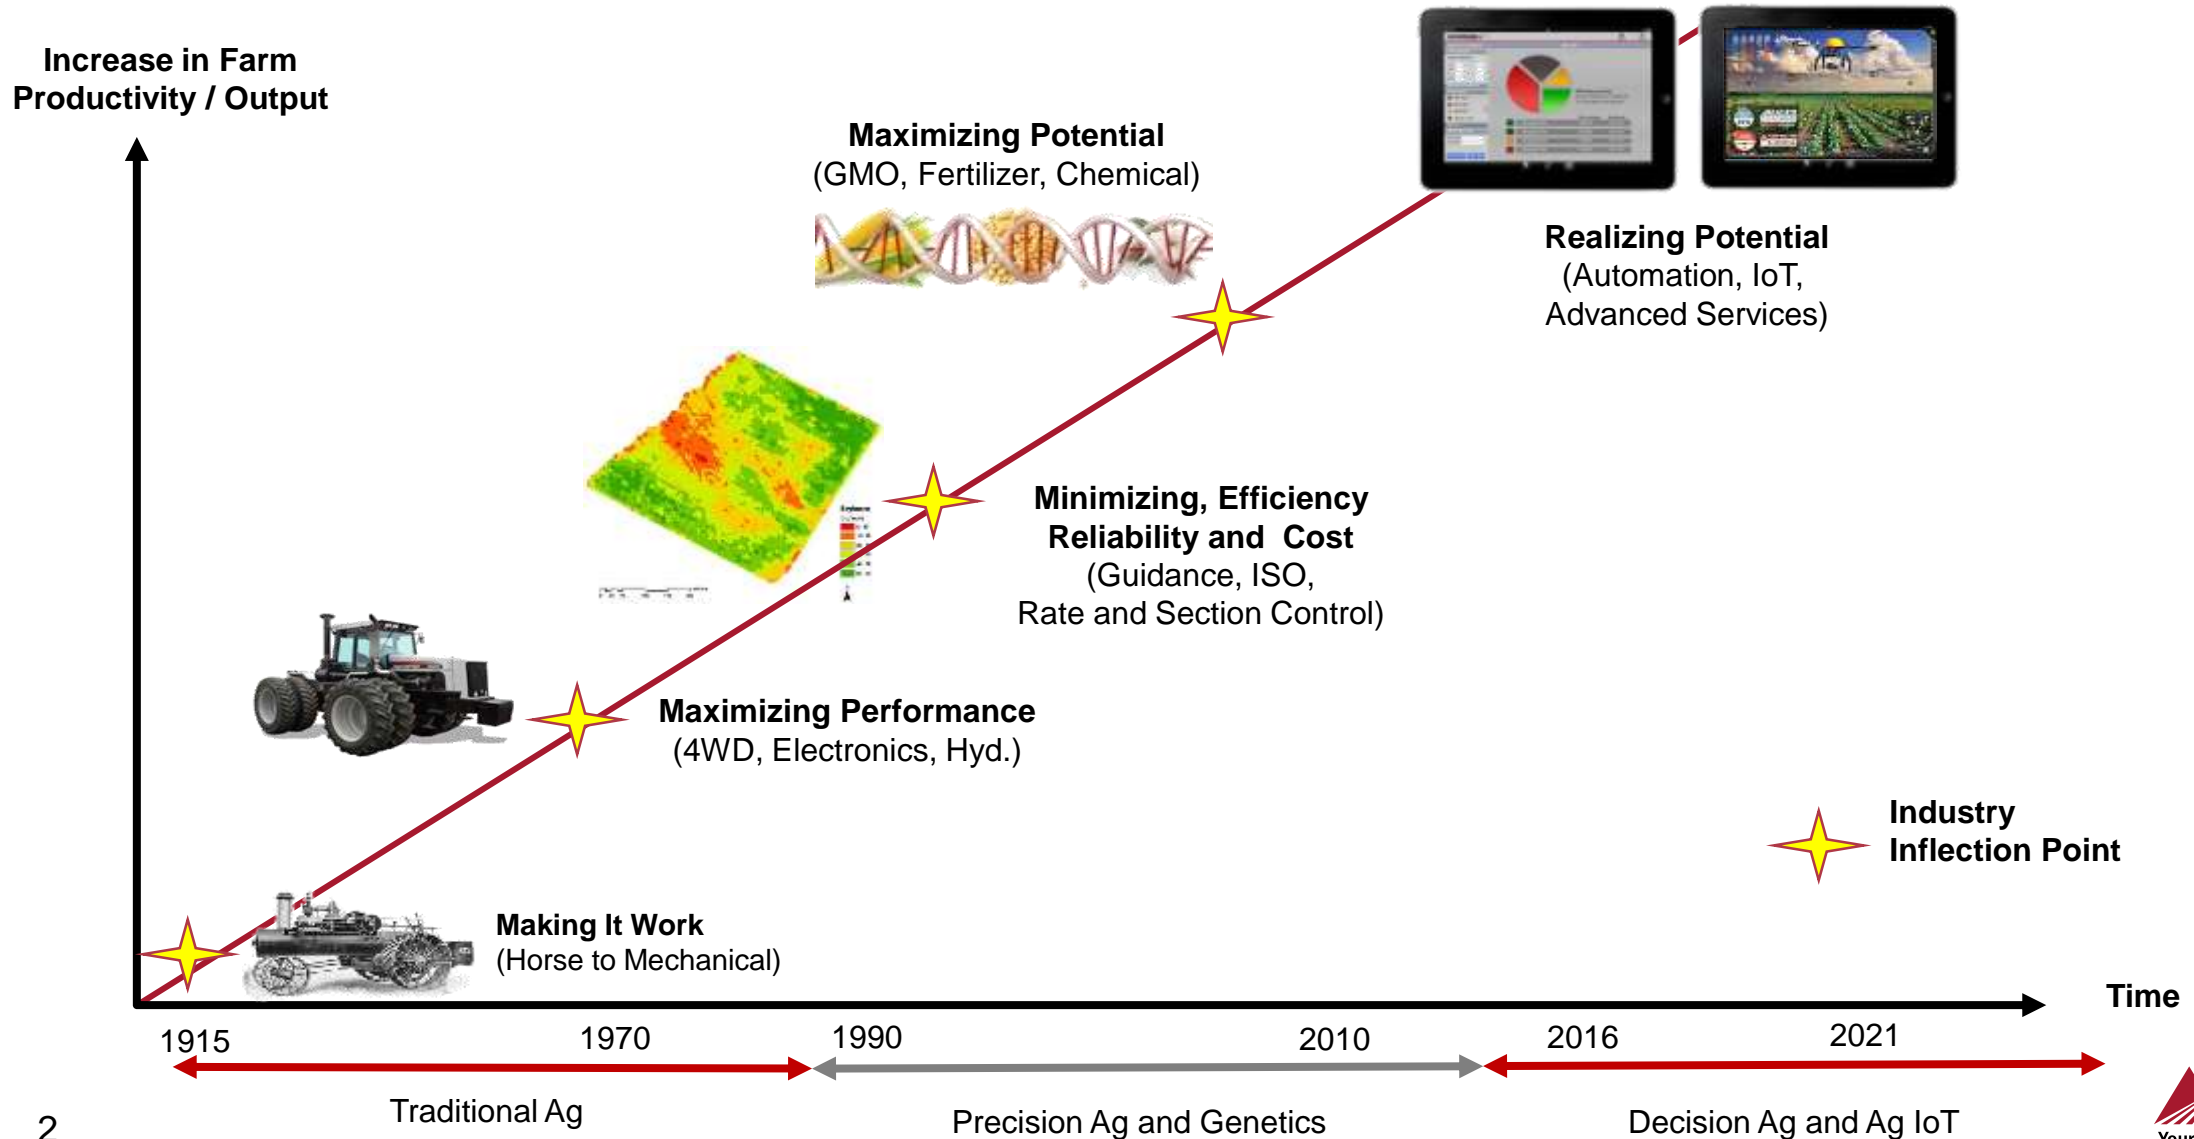

InfoAg 2017 Connecting The Future Through Automation

Chris Rhodes July, 27th 2017

Progression of Farming Last 100 Years and The Future

STEP 1 – CREATE THE CONNECTED FARM!

Your machines are available when you need them and optimized for the current situation

You know what you have done and where. You have real time information about potential issues and opportunities.

You can easily move and manage access to your data. You also have the option to use data real time for improvements.

STEP 2 – AUTOMATE THE CONNECTED FARM!

Your machines know they are where you need them and optimizing themselves for the current situation

Your machines know what they have done and where. They are optimizing, maintaining and analyzing – real time.

Date is moving autonomously and Across the ecosystem. Data driven decisions are made real time for improvements.

THANK YOU!